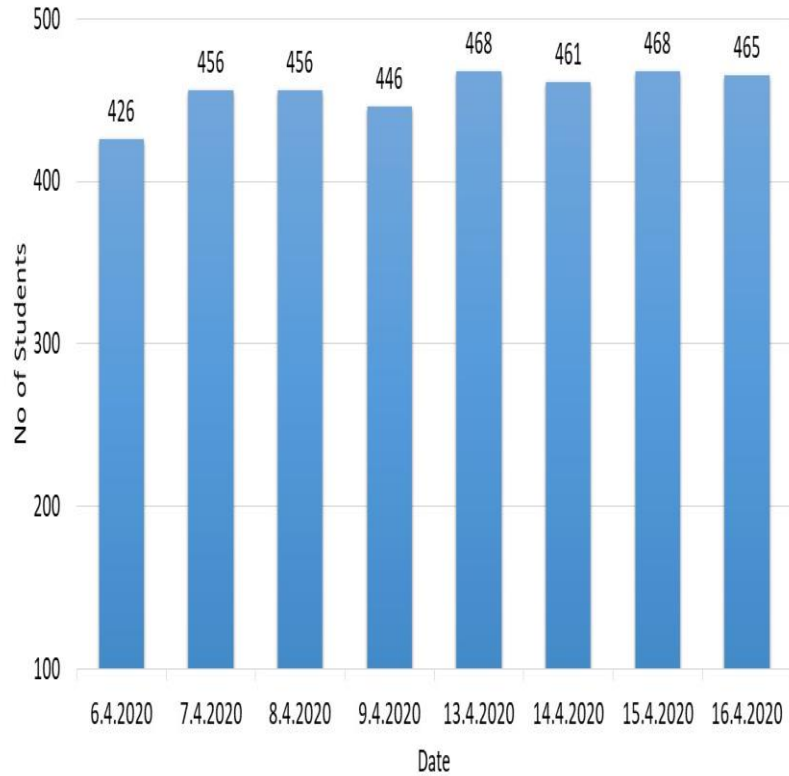

INDIAN SCHOOL AL WADI AL KABIR

SCHOLASTIC ATTENDANCE FROM 6 APRIL TILL 16 APRIL 2020

MIDDLE SCHOOL

Class VI Attendance From April 6 to 16

Class VII Attendance from April 6 to 16

CLASS VIII ATTENDANCE FROM APRIL 6 TO 16

INDIAN SCHOOL AL WADI AL KABIR

SCHOLASTIC ATTENDANCE FROM 6 APRIL TILL 16 APRIL 2020

ClassIX Attendance From April 6 to 16

CLASS X ATTENDANCE FROM APRIL 6 TO 16

Class 12 Commerce Attendance From April 6 to 16

CLASS XII SCIENCE ATTENDANCE FROM APRIL 6 TO 16

INDIAN SCHOOL AL WADI AL KABIR

SCHOLASTIC ATTENDANCE FROM 6 APRIL TILL 16 APRIL 2020

MIDDLE SCHOOL

	VI	VII	VIII
6.4.2020	426	428	406
7.4.2020	456	429	382
8.4.2020	456	427	407
9.4.2020	446	423	393
13.4.2020	468	439	411
14.4.2020	461	436	403
15.4.2020	468	450	407
16.4.2020	465	430	407