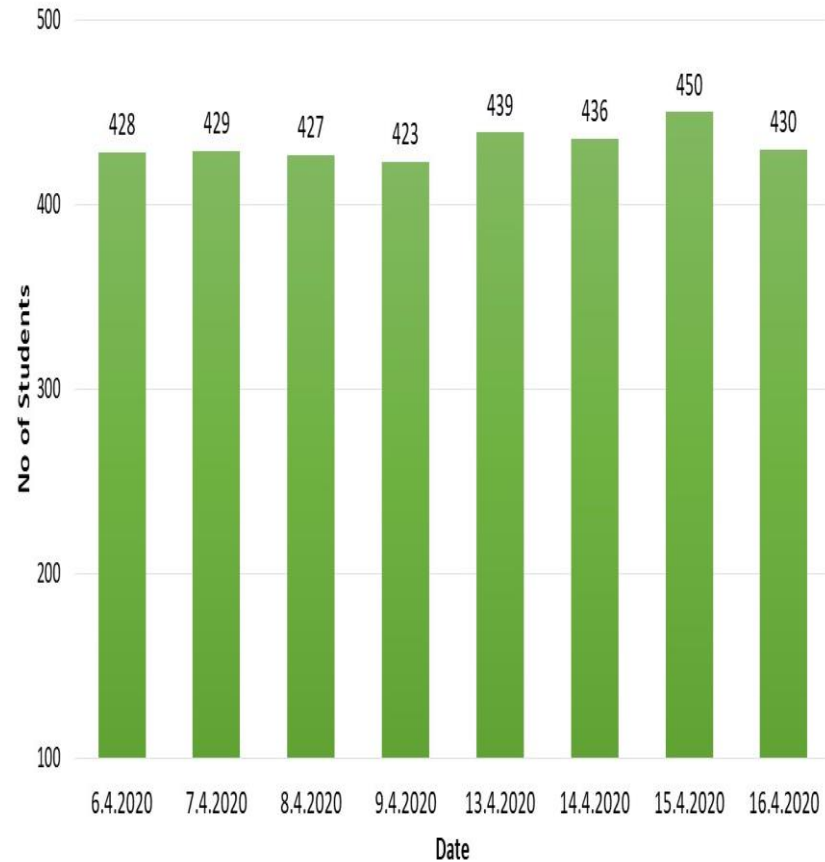

INDIAN SCHOOL AL WADI AL KABIR

SCHOLASTIC ATTENDANCE FROM 6 APRIL TILL 16 APRIL 2020

MIDDLE SCHOOL

Class VI Attendance From April 6 to 16

Class VII Attendance from April 6 to 16

CLASS VIII ATTENDANCE FROM APRIL 6 TO 16

INDIAN SCHOOL AL WADI AL KABIR

SCHOLASTIC ATTENDANCE FROM 6 APRIL TILL 16 APRIL 2020

ClassIX Attendance From April 6 to 16

CLASS X ATTENDANCE FROM APRIL 6 TO 16

Class 12 Commerce Attendance From April 6 to 16

CLASS XII SCIENCE ATTENDANCE FROM APRIL 6 TO 16

INDIAN SCHOOL AL WADI AL KABIR

SCHOLASTIC ATTENDANCE FROM 6 APRIL TILL 16 APRIL 2020

MIDDLE SCHOOL

	VI	VII	VIII
6.4.2020	426	428	406
7.4.2020	456	429	382
8.4.2020	456	427	407
9.4.2020	446	423	393
13.4.2020	468	439	411
14.4.2020	461	436	403
15.4.2020	468	450	407
16.4.2020	465	430	407