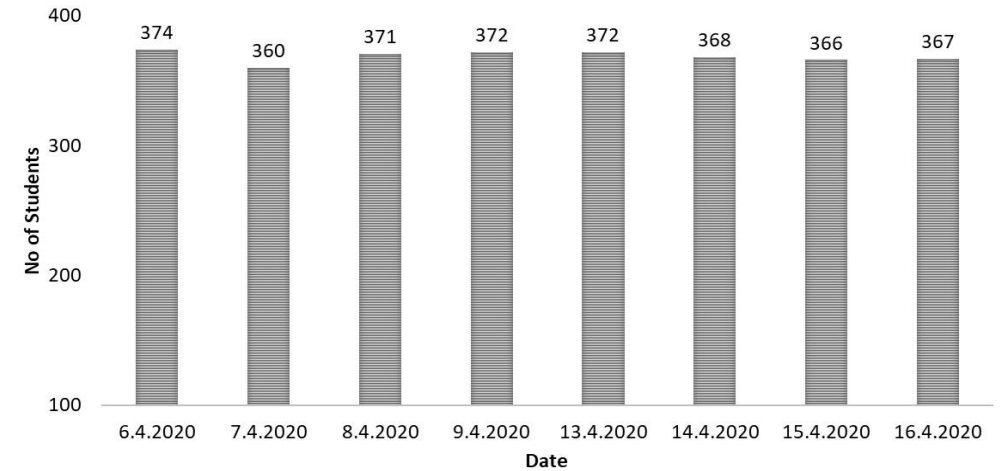

INDIAN SCHOOL AL WADI AL KABIR

SCHOLASTIC ATTENDANCE FROM 6 APRIL TILL 16 APRIL 2020

MIDDLE SCHOOL

Class VI Attendance From April 6 to 16

Class VII Attendance from April 6 to 16

CLASS VIII ATTENDANCE FROM APRIL 6 TO 16

INDIAN SCHOOL AL WADI AL KABIR

SCHOLASTIC ATTENDANCE FROM 6 APRIL TILL 16 APRIL 2020

ClassIX Attendance From April 6 to 16

CLASS X ATTENDANCE FROM APRIL 6 TO 16

Class 12 Commerce Attendance From April 6 to 16

CLASS XII SCIENCE ATTENDANCE FROM APRIL 6 TO 16

INDIAN SCHOOL AL WADI AL KABIR

SCHOLASTIC ATTENDANCE FROM 6 APRIL TILL 16 APRIL 2020

MIDDLE SCHOOL

	VI	VII	VIII
6.4.2020	426	428	406
7.4.2020	456	429	382
8.4.2020	456	427	407
9.4.2020	446	423	393
13.4.2020	468	439	411
14.4.2020	461	436	403
15.4.2020	468	450	407
16.4.2020	465	430	407