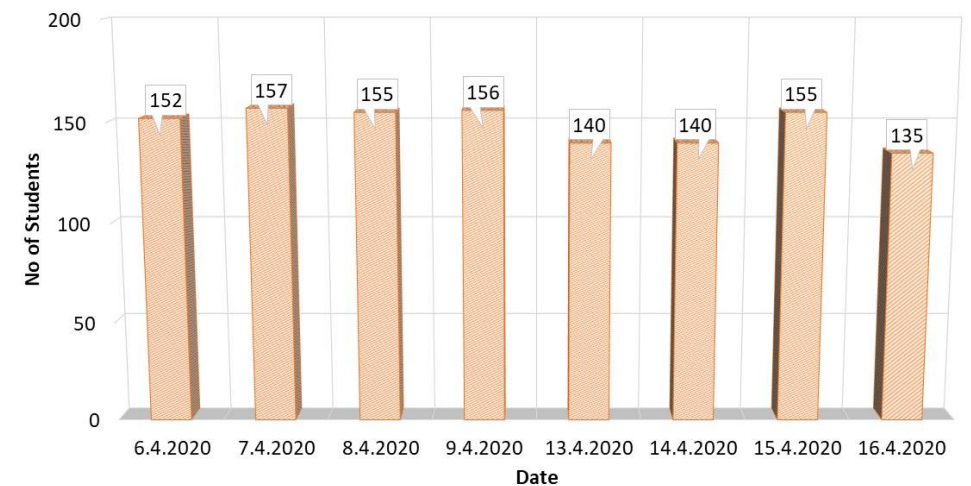

INDIAN SCHOOL AL WADI AL KABIR

SCHOLASTIC ATTENDANCE FROM 6 APRIL TILL 16 APRIL 2020

MIDDLE SCHOOL

Class VI Attendance From April 6 to 16

Class VII Attendance from April 6 to 16

CLASS VIII ATTENDANCE FROM APRIL 6 TO 16

INDIAN SCHOOL AL WADI AL KABIR

SCHOLASTIC ATTENDANCE FROM 6 APRIL TILL 16 APRIL 2020

ClassIX Attendance From April 6 to 16

CLASS X ATTENDANCE FROM APRIL 6 TO 16

Class 12 Commerce Attendance From April 6 to 16

CLASS XII SCIENCE ATTENDANCE FROM APRIL 6 TO 16

INDIAN SCHOOL AL WADI AL KABIR

SCHOLASTIC ATTENDANCE FROM 6 APRIL TILL 16 APRIL 2020

MIDDLE SCHOOL

	VI	VII	VIII
6.4.2020	426	428	406
7.4.2020	456	429	382
8.4.2020	456	427	407
9.4.2020	446	423	393
13.4.2020	468	439	411
14.4.2020	461	436	403
15.4.2020	468	450	407
16.4.2020	465	430	407