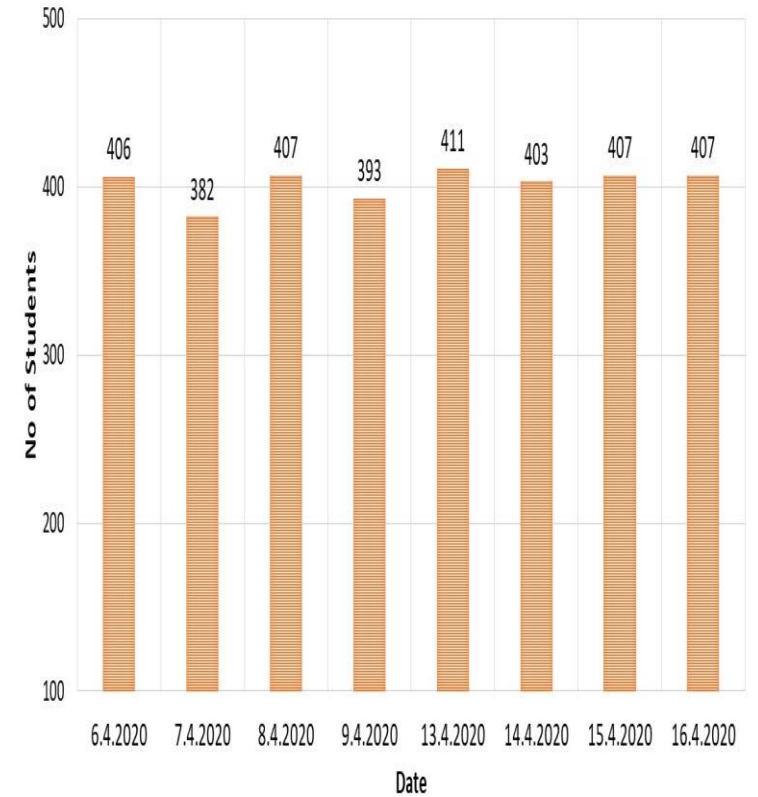

INDIAN SCHOOL AL WADI AL KABIR

SCHOLASTIC ATTENDANCE FROM 6 APRIL TILL 16 APRIL 2020

MIDDLE SCHOOL

Class VI Attendance From April 6 to 16

Class VII Attendance from April 6 to 16

CLASS VIII ATTENDANCE FROM APRIL 6 TO 16

INDIAN SCHOOL AL WADI AL KABIR

SCHOLASTIC ATTENDANCE FROM 6 APRIL TILL 16 APRIL 2020

ClassIX Attendance From April 6 to 16

CLASS X ATTENDANCE FROM APRIL 6 TO 16

Class 12 Commerce Attendance From April 6 to 16

CLASS XII SCIENCE ATTENDANCE FROM APRIL 6 TO 16

INDIAN SCHOOL AL WADI AL KABIR

SCHOLASTIC ATTENDANCE FROM 6 APRIL TILL 16 APRIL 2020

MIDDLE SCHOOL

	VI	VII	VIII
6.4.2020	426	428	406
7.4.2020	456	429	382
8.4.2020	456	427	407
9.4.2020	446	423	393
13.4.2020	468	439	411
14.4.2020	461	436	403
15.4.2020	468	450	407
16.4.2020	465	430	407