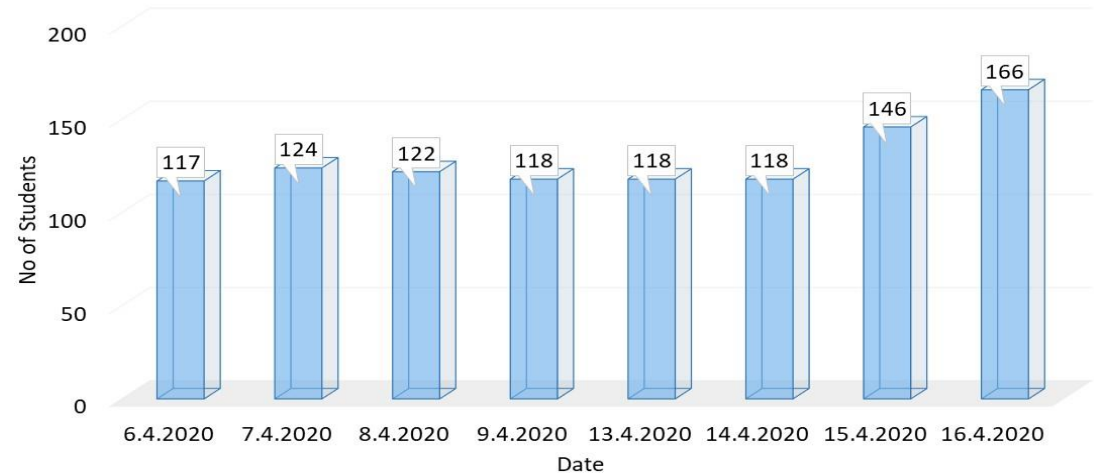

INDIAN SCHOOL AL WADI AL KABIR

SCHOLASTIC ATTENDANCE FROM 6 APRIL TILL 16 APRIL 2020

MIDDLE SCHOOL

Class VI Attendance From April 6 to 16

Class VII Attendance from April 6 to 16

CLASS VIII ATTENDANCE FROM APRIL 6 TO 16

INDIAN SCHOOL AL WADI AL KABIR

SCHOLASTIC ATTENDANCE FROM 6 APRIL TILL 16 APRIL 2020

ClassIX Attendance From April 6 to 16

CLASS X ATTENDANCE FROM APRIL 6 TO 16

Class 12 Commerce Attendance From April 6 to 16

CLASS XII SCIENCE ATTENDANCE FROM APRIL 6 TO 16

INDIAN SCHOOL AL WADI AL KABIR

SCHOLASTIC ATTENDANCE FROM 6 APRIL TILL 16 APRIL 2020

MIDDLE SCHOOL

	VI	VII	VIII
6.4.2020	426	428	406
7.4.2020	456	429	382
8.4.2020	456	427	407
9.4.2020	446	423	393
13.4.2020	468	439	411
14.4.2020	461	436	403
15.4.2020	468	450	407
16.4.2020	465	430	407