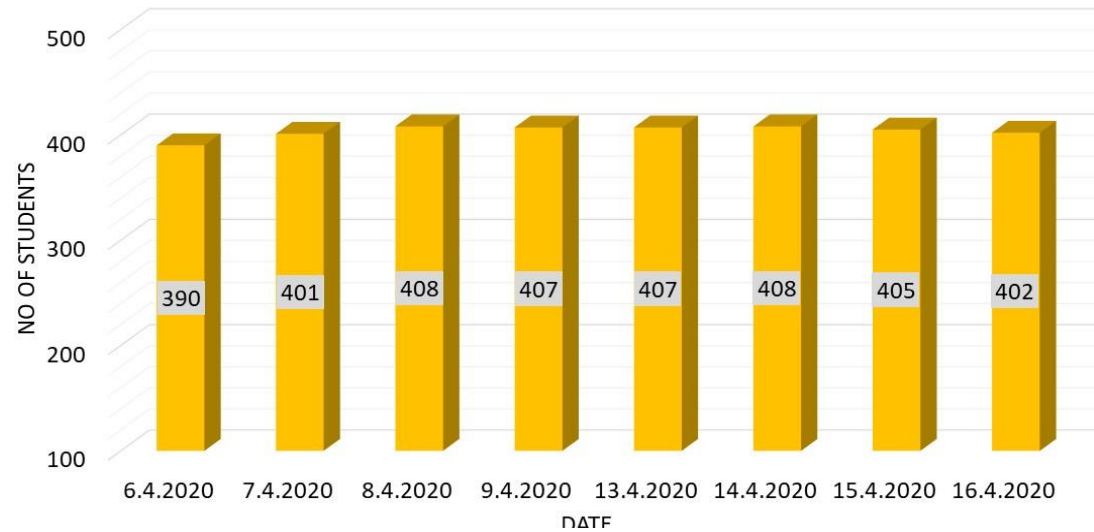

INDIAN SCHOOL AL WADI AL KABIR

SCHOLASTIC ATTENDANCE FROM 6 APRIL TILL 16 APRIL 2020

MIDDLE SCHOOL

Class VI Attendance From April 6 to 16

Class VII Attendance from April 6 to 16

CLASS VIII ATTENDANCE FROM APRIL 6 TO 16

INDIAN SCHOOL AL WADI AL KABIR

SCHOLASTIC ATTENDANCE FROM 6 APRIL TILL 16 APRIL 2020

ClassIX Attendance From April 6 to 16

CLASS X ATTENDANCE FROM APRIL 6 TO 16

Class 12 Commerce Attendance From April 6 to 16

CLASS XII SCIENCE ATTENDANCE FROM APRIL 6 TO 16

INDIAN SCHOOL AL WADI AL KABIR

SCHOLASTIC ATTENDANCE FROM 6 APRIL TILL 16 APRIL 2020

MIDDLE SCHOOL

	VI	VII	VIII
6.4.2020	426	428	406
7.4.2020	456	429	382
8.4.2020	456	427	407
9.4.2020	446	423	393
13.4.2020	468	439	411
14.4.2020	461	436	403
15.4.2020	468	450	407
16.4.2020	465	430	407